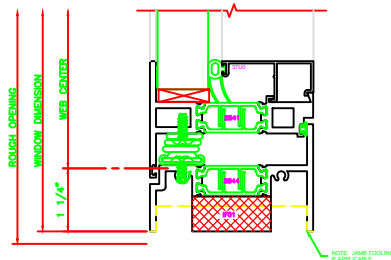

440	JAMB
	325 CASEMENT OUT 4-BAR ARMS

640	MEETING RAIL
	325 C.C. L.C.O. LOCKS

442	JAMB
	325 CASEMENT OUT BUTT HINGES

140	HEAD
	325 CASEMENT OUT 4-BAR ARM

141	HEAD
	325 CASEMENT OUT BUTT HINGES

240	SILL
	325 CASEMENT OUT 4-BAR ARMS