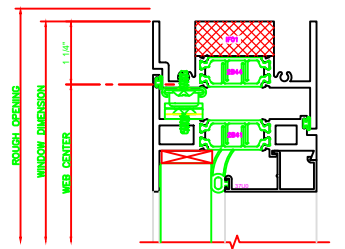

440	JAMB
	325 CASEMENT OUT 4-BAR ARMS

640	MEETING RAIL
	325 C.C. L.C.O. LOCKS

442	JAMB
	325 CASEMENT OUT BUTT HINGES

140	HEAD
	325 CASEMENT OUT 4-BAR ARM

141	HEAD
	325 CASEMENT OUT BUTT HINGES

240	SILL
	325 CASEMENT OUT 4-BAR ARMS